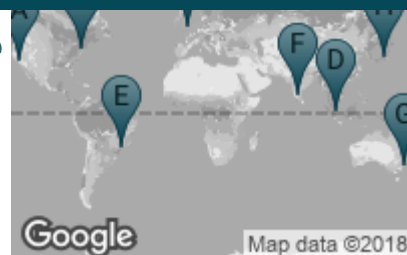

and assign a rating to it. The map at the right hand side shows the whereabouts of our testing servers. Click on it for a larger map.

1. In using Bitcatcha Server Speed Checker, the ideal rating is B+ and above. At minimum it should be C+. Due to the nature of how computer networking works, the test depends largely on network stability across the globe, which means the result can vary at different times because it's almost impossible for a network to be 100 percent stable. We encourage you to repeat the test at various times to see the difference it makes.

1. If your rating has not improved to at least C+ after a few tests, we suggest you review the locations where your server performs poorly. If your targeted audience is not in the affected locations, this issue probably won't matter. Otherwise user experience will suffer when your website loads slowly at those locations. This may result in a loss of users and sales. In that case we strongly suggest you switch host providers to one who performs better in the affected locations. For more alternatives, check out these [tips to speed up your server](#).